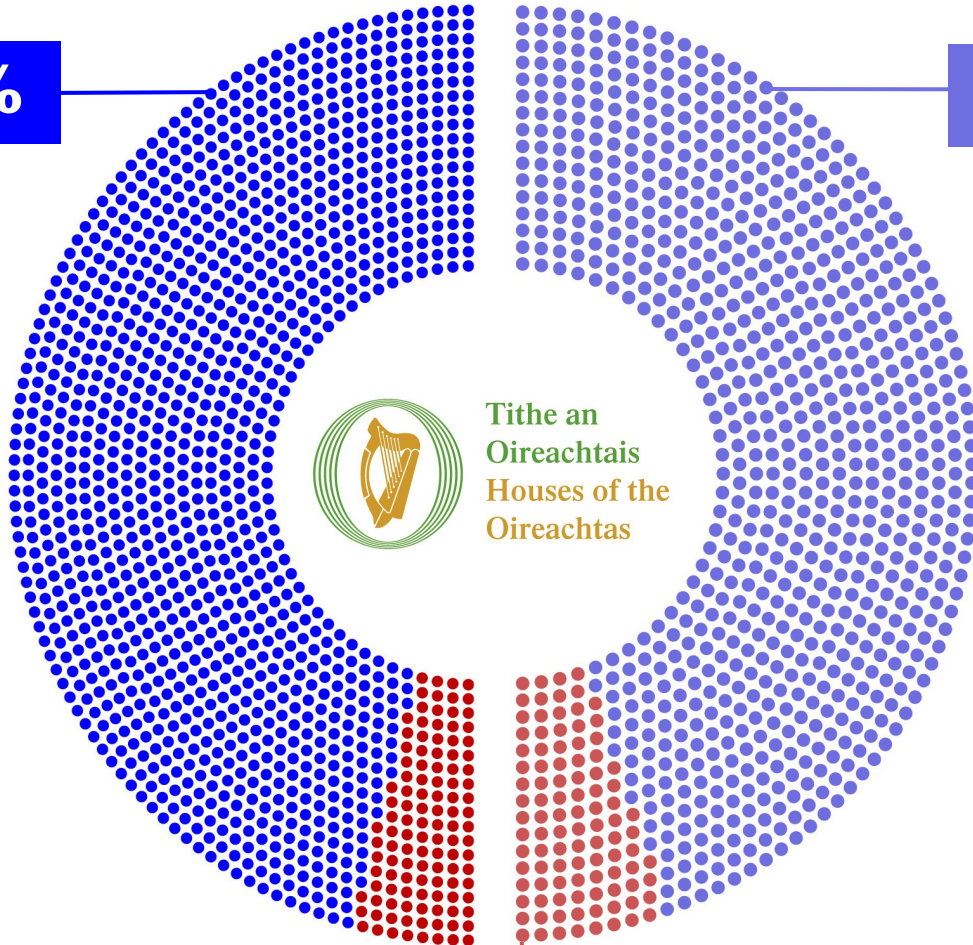

# WOMEN IN PARLIAMENT

TOTAL MEMBERS ELECTED  
(1918-2018, BY GENDER)

**MALE**

**1179**

**91%**

**DÁIL  
ÉIREANN**  
(MEMBERS / TDs)

**MALE**

**801**

**89%**

**SEANAD  
ÉIREANN**  
(MEMBERS / SENATORS)

Tithe an  
Oireachtais  
Houses of the  
Oireachtas

**FEMALE**

**114**

**9%**

**FEMALE**

**99**